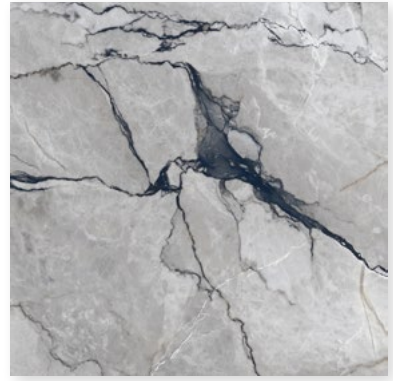

Marmo Silvestre

60x60 Polished & Matt Carving Porcelain

Beige

Blue

15

Marmo Silvestre

60x60 Polished & Matt Carving Porcelain

Grey

Pearl

15

Marmo Silvestre

60x120 Polished & Matt Carving Porcelain

Beige

Blue

9

Marmo Silvestre

60x120 Polished & Matt Carving Porcelain

Grey

Pearl