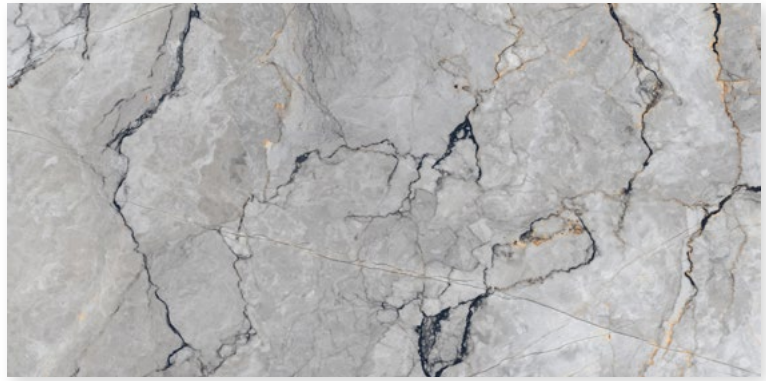

Pearl

15

Marmo Silvestre

60x120 Polished & Matt Carving Porcelain

Beige

Blue

9

Marmo Silvestre

60x120 Polished & Matt Carving Porcelain

Grey

Pearl